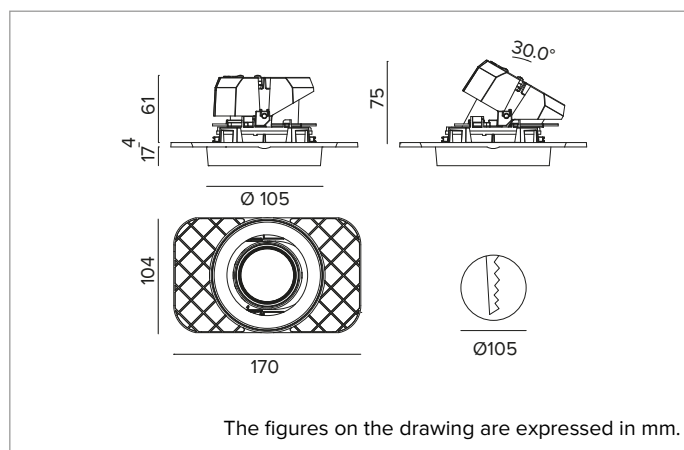

1T8709ELTR | CCTEVO ARCHITECTURAL 105

Adjustable recessed LED projector in a trimless version

		3500K	H(m)	D(m)	E _{max} (lx)
		Ra90		14°	
		Fixture Power	21W	1	0.24
		Source Flux	1960lm	2	0.49
		Fixture Flux	1391lm	3	0.73
		Efficacy	65lm/W	4	0.97
TS1304	I _{max} =6835cd/klm	I _{max}	13396cd	5	1.21

Optic: REFLECTOR

Beam angles: SP

Optical efficiency: 71%

Fixture flux: 1391lm

Luminous efficacy: 65lm/W

Photobiological safety: Compliant with RG1 low risk group

MECHANICAL CHARACTERISTICS

Die-cast white painted anodised aluminium body and dissipator. White colour cover. The optical unit can be adjusted up to 30° on the vertical plane with a mechanical beam locking system and a graduated scale, and 358° on the horizontal plane. Trimless version with a load-bearing element for installation and finishing in plasterboard.

Colour and finish: Plaster white

Weight: 0.61Kg

Version: TRIMLESS

Degree of protection: IP20 for recessed part

Degree of protection: IP40 for exposed part

ELECTRICAL CHARACTERISTICS

Integrated electronic ON-OFF driver.