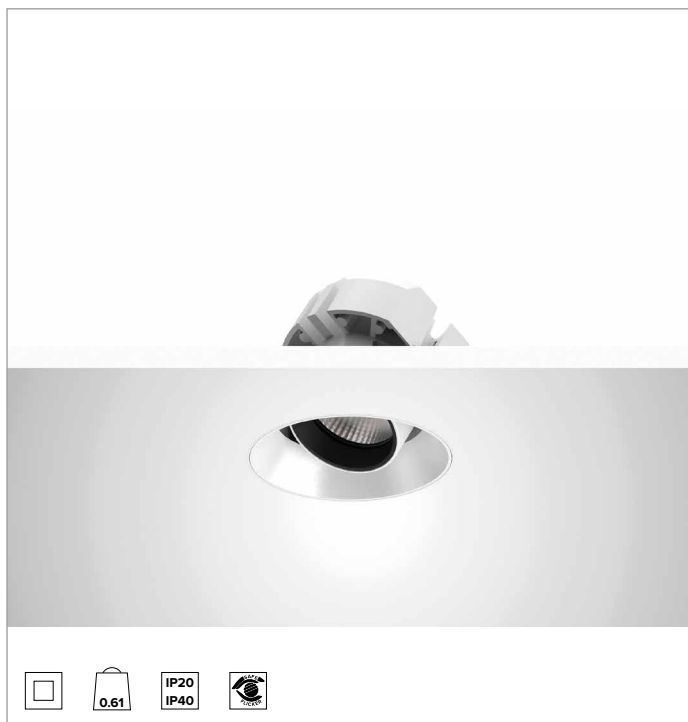

1T8709ELTR | CCTEVO ARCHITECTURAL 105

Adjustable recessed LED projector in a trimless version

		3500K	H(m)	D(m)	E _{max} (lx)
		Ra90		14°	
		Fixture Power	21W	1	0.24
		Source Flux	1960lm	2	0.49
		Fixture Flux	1391lm	3	0.73
		Efficacy	65lm/W	4	0.97
TS1304	I _{max} =6835cd/klm	I _{max}	13396cd	5	1.21

CCT nominal: 3500K

Lifetime (L80/B10): >50000h tq +25°C

ILLUMINOTECHNICAL CHARACTERISTICS

SP - precision optics with a black silicone cut off ring. Version with a convex faceted highly reflective anodised aluminium reflector and a holographic diffusion filter. UGR<19 (EN 12464-1).

Optic: REFLECTOR

Beam angles: SP

Optical efficiency: 71%

Fixture flux: 1391lm

Luminous efficacy: 65lm/W

Photobiological safety: Compliant with RG1 low risk group

MECHANICAL CHARACTERISTICS

Die-cast white painted anodised aluminium body and dissipator. White colour cover. The optical unit can be adjusted up to 30° on the vertical plane with a mechanical beam locking system and a graduated scale, and 358° on the horizontal plane. Trimless version with a load-bearing element for installation and finishing in plasterboard.

Colour and finish: Plaster white

Weight: 0.61Kg

Version: TRIMLESS

Degree of protection: IP20 for recessed part

Degree of protection: IP40 for exposed part

ELECTRICAL CHARACTERISTICS

Integrated electronic ON-OFF driver.